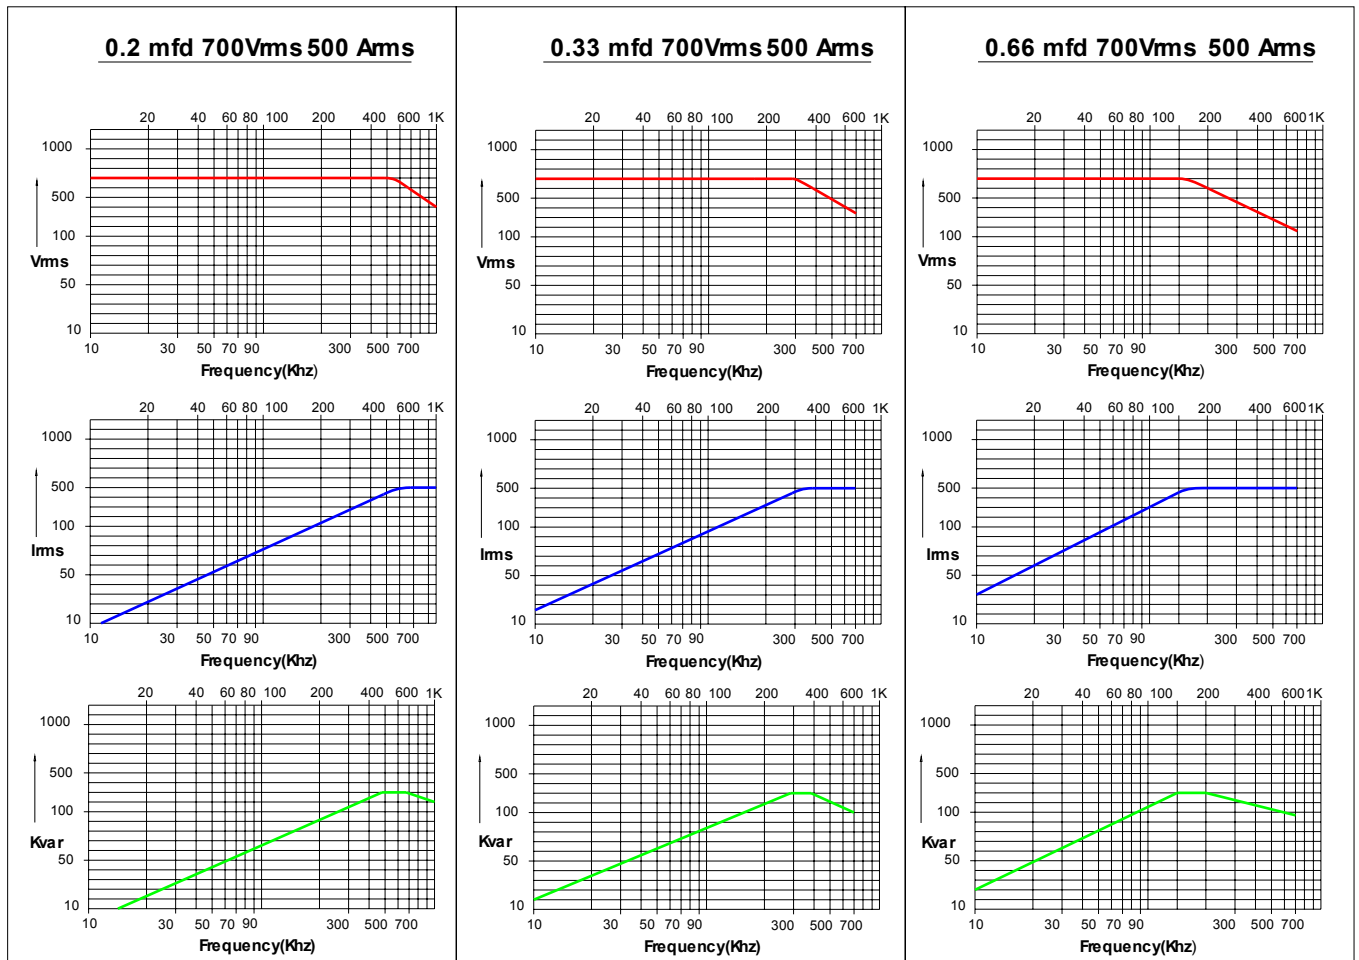

CONDUCTION COOLED CAPACITORS

FP-8-300 Conduction Cooled Capacitors For Induction Heating

Frequency Derating

CONDUCTION COOLED CAPACITORS

FP-8-300 Conduction Cooled Capacitors For Induction Heating

Frequency Derating