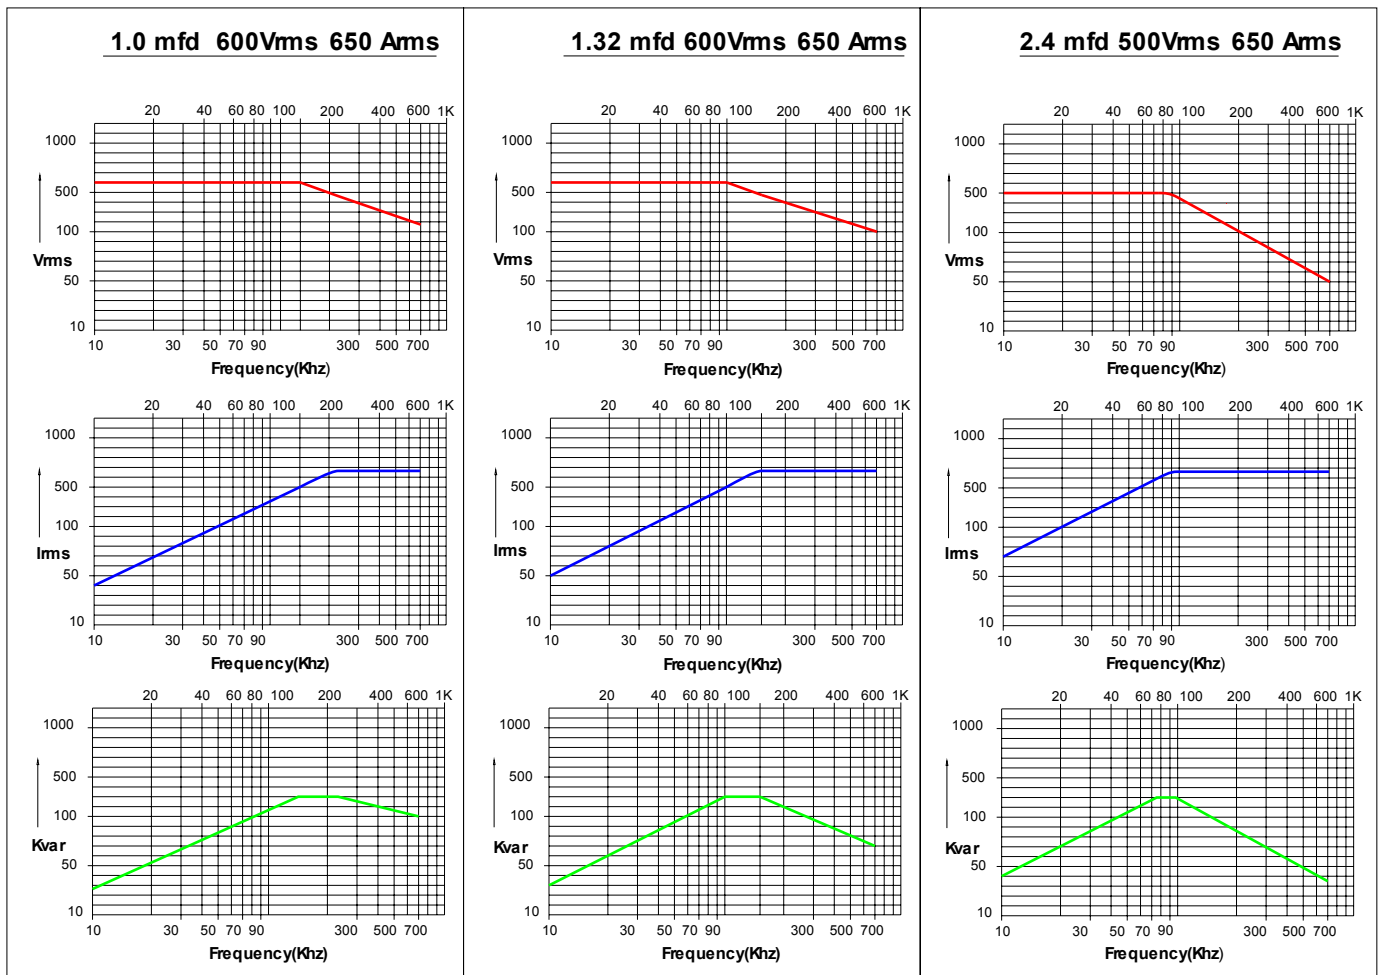

CONDUCTION COOLED CAPACITORS

FP-8-300 Conduction Cooled Capacitors For Induction Heating

Frequency Derating

CONDUCTION COOLED CAPACITORS

FP-8-300 Conduction Cooled Capacitors For Induction Heating

Frequency Derating